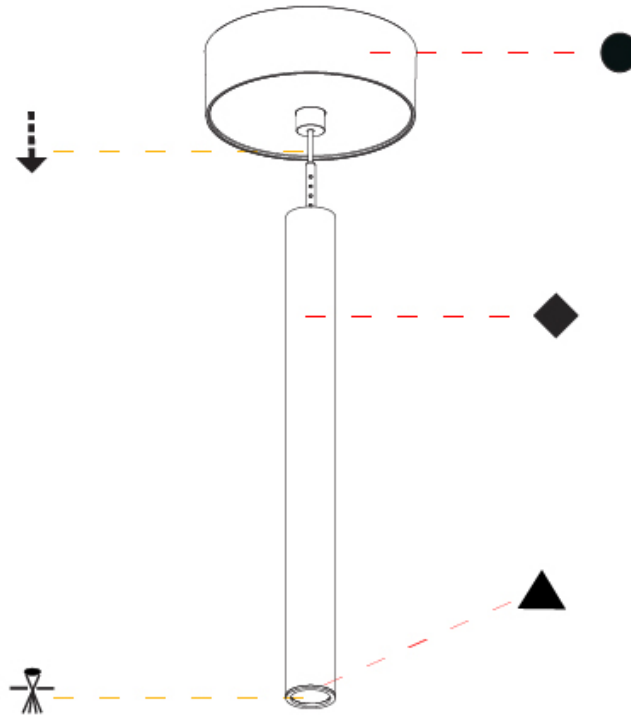

#### PHYSICAL

Shape: Cylinder  
 Diameter (mm): 28  
 Diameter (in): 1 1/8  
 Height (mm): 300  
 Height (in): 11 13/16  
 Max. Overall Height (mm): 2300  
 Max. Overall Height (in): 90 3/16  
 Min. Recessing Depth (mm): 75  
 Min. Recessing Depth (in): 2 15/16  
 Light Distribution: Downlight  
 Weight (kg): 0.389  
 Weight (lbs): 0.856  
 Fixture Finish: SSR / BKV / CWI / CRY / HAB / UFT / ITA / RUA / FTG / MYG / LOD / PUS / FRO / FUP / KIA / POP / BLS / SPG / MEY / GOH / GUM / CHC / COM / ABZ / JAG / OBR / MOS / ROR  
 Fixture Material: Aluminum  
 Cable Details: 2000mm or 4000mm Black Cable  
 Cut-out Measurements: 68mm / 2 11/16"

#### PHYSICAL

Shape: Cylinder  
 Diameter (mm): 28  
 Diameter (in): 1 1/8  
 Height (mm): 300  
 Height (in): 11 13/16  
 Max. Overall Height (mm): 2300  
 Max. Overall Height (in): 90 7/16  
 Light Distribution: Downlight  
 Weight (kg): 0.63  
 Weight (lbs): 1.39  
 Diffuser: Shine Ring - Opal / Yellow / Orange / Red / Blue / Green  
 Fixture Finish: SSR / BKV / CWI / CRY / HAB / UFT / ITA / RUA / FTG / MYG / LOD / PUS / FRO / FUP / KIA / POP / BLS / SPG / MEY / GOH / GUM / CHC / COM / ABZ / JAG / OBR / MOS / ROR  
 Fixture Material: Aluminum  
 Cable Details: 2000mm or 4000mm Black Cable

#### OPTICAL

Optic°: 24 / 32 / 58

## HANGOVER PLUG SHINE MONOPOINT SURFACE CANOPY SUSPENSION

A30848-

PROJECT \_\_\_\_\_

TYPE \_\_\_\_\_

SPECIFIER \_\_\_\_\_

QUANTITY \_\_\_\_\_

DATE \_\_\_\_\_

A